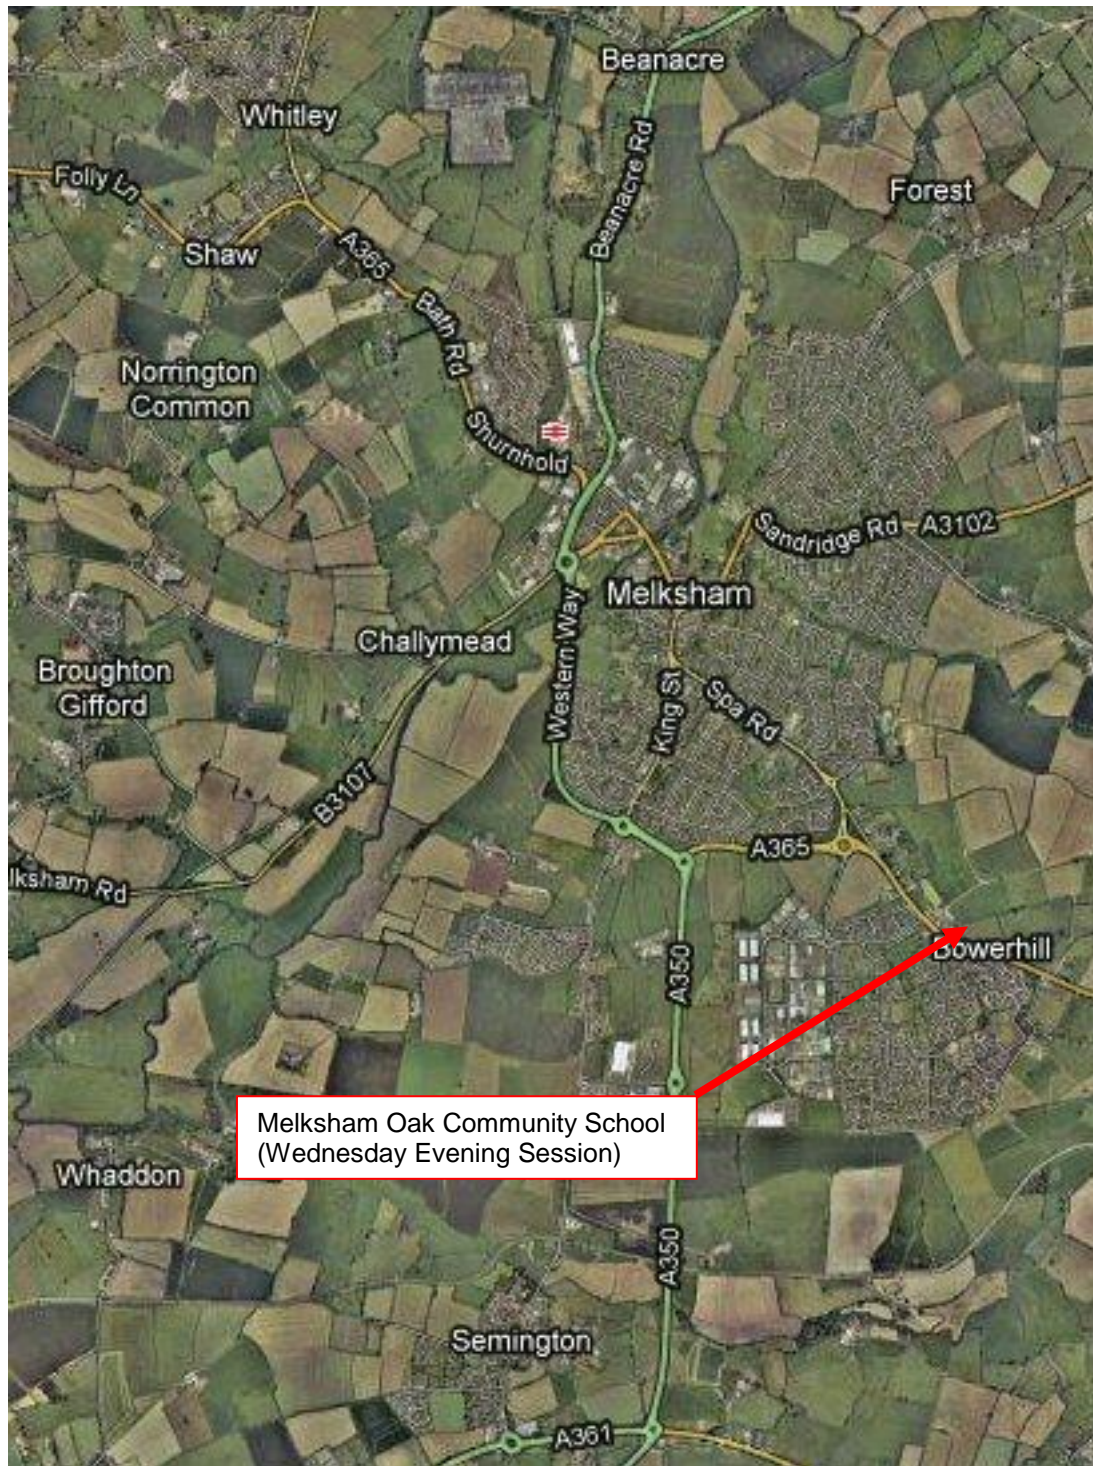

Melksham Club Venue Directions

Venue: Melksham Oak Community School

When: Wednesday Evenings

Time: 8:00 PM to 10:00 PM

Address:

Melksham Oak Community School,
Community Sports Hall,
Devizes Road,
Melksham,
Wiltshire,
SN12 6QZ.

Greater Melksham Area showing Melksham Club Venue

Google Maps is not up to date with the new school as it is so new it does not appear online however Google's Street View does show it being constructed. The picture below shows the approximate position of the new school.

The picture below shows Devizes Road (A365), with the junction of Hornchurch Road. If you reach this from Melksham you have gone too far. The school's entrance is where the blue hoarding is shown in the photo.